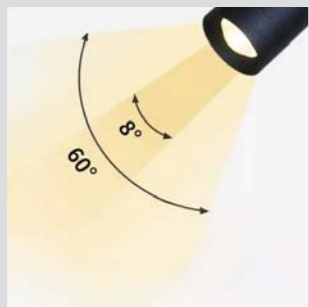

Adjustable light beam:

8°

60°