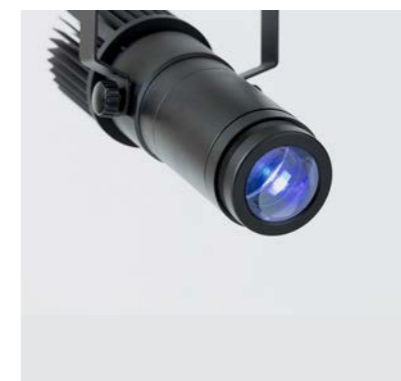

ON IMAGE T20