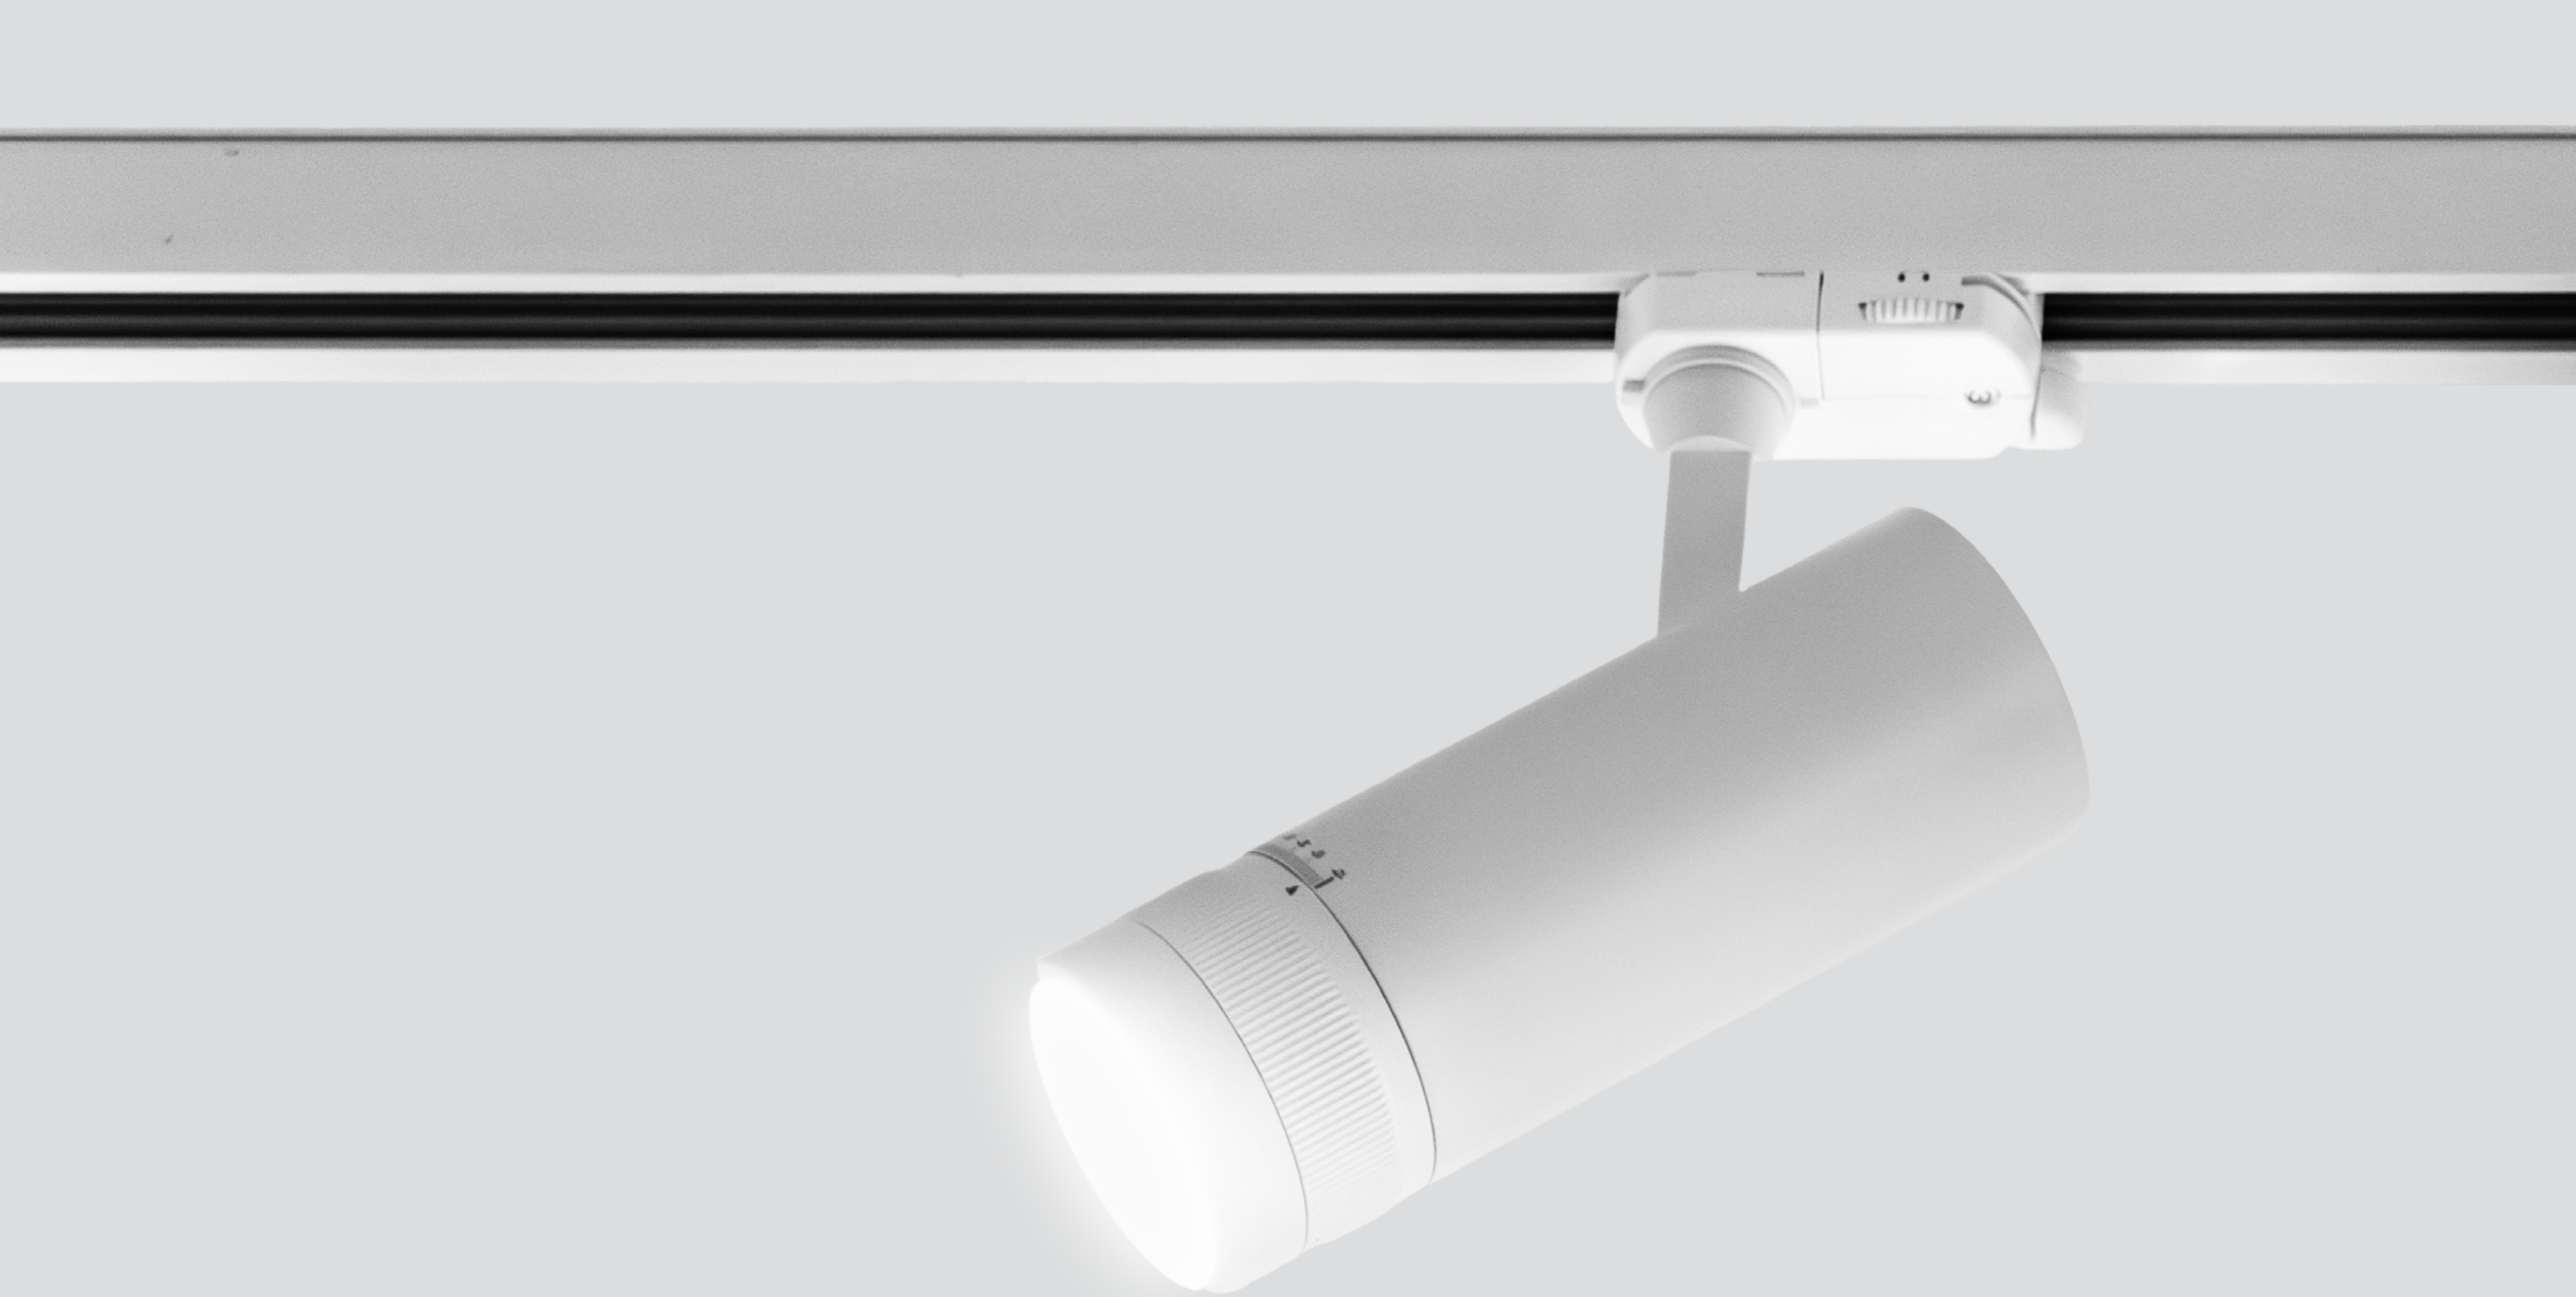

White

Black

ON DISC track light offers a combination of sleek design, flexible 350° rotation, tilting capabilities and versatility, making it a practical and versatile lighting solution for retail spaces. It features a seamless 300mm diameter, providing a clean and minimalist look in retail spaces.

ON ZOOM

Track light

UGR < 19

Specifications:

Color Rendering:	CRI > 90
Beam Angle:	8° - 60°
Color options:	Black, White
Color Temperature CCT:	3000K, 4000K
Material:	Die-cast aluminium
Wattage:	15W
Luminous flux:	190-420lm
Lifetime:	50.000 hours L80B10
Color consistency:	MacAdams 2 SDCM
Guarantee:	5 years (LED Chip & driver)
Installation:	Nordic Aluminium 3-phase track
Adapter:	GA69 / GA021
Protection:	IP20
Dimmable:	-
Certifications:	CE

White

Black

Adjustable light beam:

8°

60°

ON LINE 1200

Track light

Low UGR option available
 800mm length option available
 Suspended option soon available

Specifications:

Color Rendering:	CRI > 90
Beam Angle:	110°
Color options:	Black, White, Silver
Color Temperature CCT:	3000K, 3500K, 4000K
Material:	Die-cast aluminium
Wattage:	70W, 48W (Low UGR)
Luminous flux:	7600lm, 2950lm (Low UGR)
Lifetime:	50.000 hours L80B10
Color consistency:	MacAdams 2 SDCM
Guarantee:	5 years (LED Chip & driver)
Installation:	Nordic Aluminium 3-phase track
Adapter:	Citizen, Philips (Low UGR)
Protection:	IP20
Dimmable:	Fixed output, DALI
Certifications:	CE