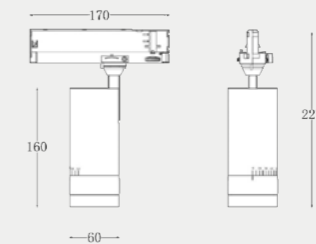

White

Black

Adjustable light beam:

8°

60°

ON LINE 1200

Track light

Low UGR option available
 800mm length option available
 Suspended option soon available