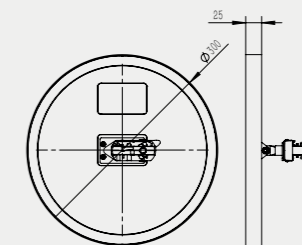

ON DISC

Track light

Uniform and diffuse light

Specifications:

Color Rendering:	CRI > 90
Beam Angle:	90°
Color options:	Black, White
Color Temperature CCT:	3000K, 4000K
Material:	Die-cast aluminium
Wattage:	30W
Luminous flux:	2400lm
Lifetime:	50.000 hours L80B10
Color consistency:	MacAdams 2 SDCM
Guarantee:	5 years (LED Chip & driver)
Installation:	Nordic Aluminium 3-phase track
Protection:	IP20
Dimmable:	-
Certifications:	CE

White

Black